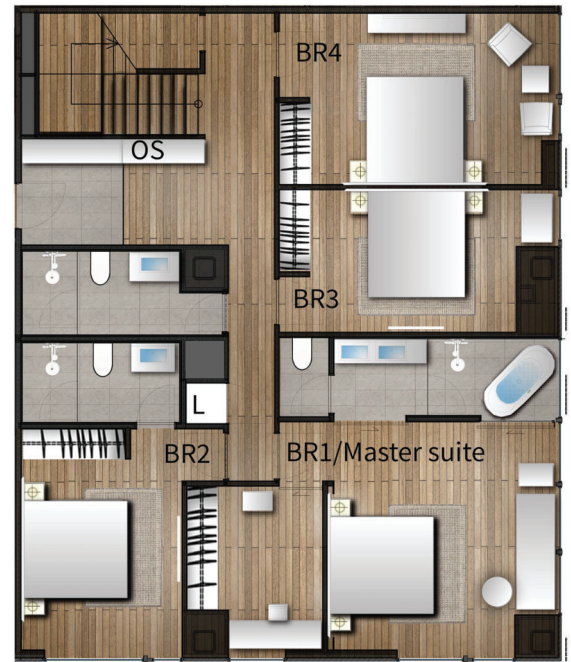

INTUITION

Upper floor

Lower floor

Penthouse B **4BD/4BTH**
 FLOOR 6F and 5F
 AREA 295.51 SQM

Floor plan is not final and is subject to minor design changes